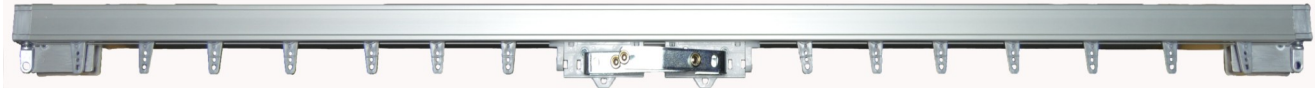

Retail Price List

Fabricated by Decorator Services
210-979-7979 800-378-7980 Fax 210-979-7981

DS4001 - Heavy Duty Cord Draw System

Item #'s

DS4001-WH

DS4001-BL

DS4001-GR

DS4001-BR

Pinch Pleat - Retail Assembled Set Pricing (Includes all Parts Needed)

Size	2'	4'	6'	8'	10'	12'	14'	16'	20'	24'	28'	32'	36'	40'
Price	\$231	\$260	\$312	\$362	\$414	\$468	\$520	\$572	\$674	\$776	\$882	\$984	\$1090	\$1194