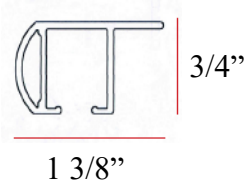

Single Wall Bkts
3-4 1/4" Ret.
Double Wall Bkts
3" & 6" Ret.

Retail Assembled Set Pricing(Includes all Parts Needed)

Size	2'	4'	6'	8'	10'	12'	14'	16'	18'	20'	22'	24'	26'	28'	30'	32'
Price	\$200	\$212	\$236	\$254	\$276	\$298	\$318	\$340	\$362	\$382	\$404	\$424	\$446	\$468	\$488	\$512

DS4004(Ceiling Mount)

Pin Set 11/16"

DS4004-BR

DS4004-WH

DS4004-A

Retail Assembled Set Pricing(Includes all Parts Needed)

Size	2'	4'	6'	8'	10'	12'	14'	16'	18'	20'	22'	24'	26'	28'	30'	32'
Price	\$196	\$206	\$224	\$246	\$266	\$286	\$306	\$328	\$348	\$368	\$390	\$410	\$430	\$448	\$470	\$490

Baton Options

White Fiberglass	3'	4'	5'	6'
Clear Smooth	3'	4'	5'	6'
Clear Fluted	3'	4'	n/a	n/a

Ordering Instructions:

Item #, Finish, Exact Width, 2-way or 1-way(If 1-way-stack left or right), Wall or Ceiling Mount, and Baton Choice.
If Ripplefold, Please Specify the % Fullness and Butt or Overlap Master.