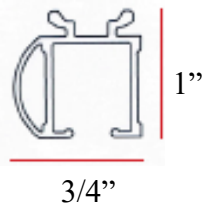

Heavy Duty Baton Draw Systems

For Pinch Pleat or Ripplefold Drapery

Produced within 5-10 Business Days

DS4003(Ceiling or Wall Mount)

Pin Set 11/16"

DS4003-BR

DS4003-WH

DS4003-A

Single Wall Bkts
3-4 1/4" Ret.
Double Wall Bkts
3" & 6" Ret.

Retail Assembled Set Pricing(Includes all Parts Needed)

Size	2'	4'	6'	8'	10'	12'	14'	16'	18'	20'	22'	24'	26'	28'	30'	32'
Price	\$200	\$212	\$236	\$254	\$276	\$298	\$318	\$340	\$362	\$382	\$404	\$424	\$446	\$468	\$488	\$512