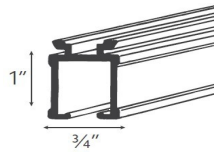

Pin Set 1 7/8"

Single Wall Bkts
2 1/2"-4" Ret.
Double Wall Bkts
3&6"Ret. For PP
3&7" Ret. For RF

Retail Assembled Set Pricing(Includes all Parts Needed)

Size	2'	4'	6'	8'	10'	12'	14'	16'	20'	24'	28'	32'	36'	40'
Price	$178	$190	$216	$242	$264	$292	$318	$340	$392	$436	$486	$542	$590	$638

Optional splicing plate 94110-090 $7.76 net cost. Wall brackets included are med-heavy duty. If extra heavy duty brackets requested, there will be a $5.00 net surcharge per bracket.