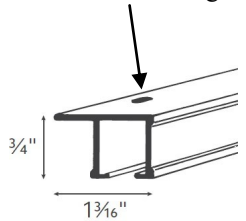

Pin Set 1 1/2"

Comes w/predrilled holes in back flange