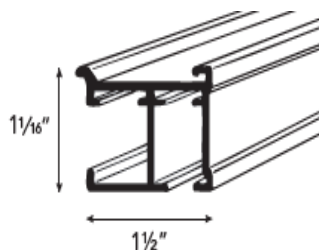

(Double systems available)

Pin Set for drape to cover track

Wall Mount is 1 7/8"
Ceiling Mount is 1 3/4"

Pin Set for drape under track:

Wall or ceiling is 11/16"

Ordering Instructions:

Item #, Finish, Exact Width, 2-way or 1-way stack left or stack right, Cord Side, Cord Drop (drapery length), Wall or Ceiling Mount. (3" return brackets are included for wall mount.)

If Ripplefold, Please Specify the % Fullness and Butt or Overlap Master

Optional Cord Pulleys (Not child safe approved)

Side view Dimensions

Reasons to choose DS4001

More color coordinated parts.
Our brackets are stronger yet more narrow for a cleaner look.
Turnaround is always quicker.
DS Tracks are not found online @ discounted pricing to the retail customer.