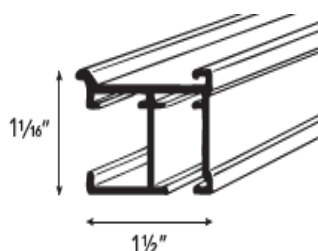

Reasons to choose DS4001

More color coordinated parts.
Our brackets are stronger yet more narrow for a cleaner look.
Turnaround is always quicker.
DS Tracks are not found online @ discounted pricing to the retail customer.

Finishes: WH-White BL-Black GR-Gray BR-Bronze