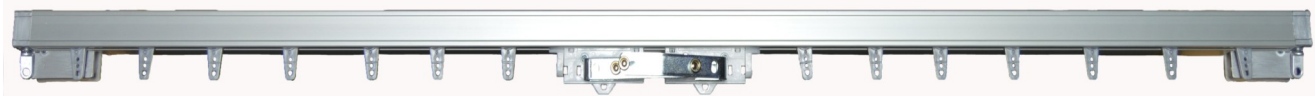

Retail Price List

Fabricated by Decorator Services
210-979-7979 800-378-7980 Fax 210-979-7981

DS4001 - Heavy Duty Cord Draw System

= h Y a . D g

DS4001-WH

DS4001-BL

DS4001-GR

DS4001-BR

Pinch Pleat - Retail Assembled Set Pricing (Includes all Parts Needed)

Size	& D	(D	* D	, D	% \$	D% &	D% (D% *	D& \$	D& (D& ,	D' &	D' *	D (\$ D
Price	\$224	\$252	\$302	\$352	\$402	\$454	\$504	\$556	\$654	\$754	\$856	\$956	\$1058	\$1160